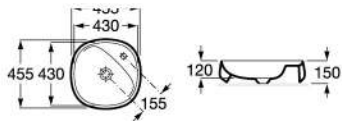

BEYOND 博越檯上式面盆, 455mm

A3270B9620 啞光白 455x455mm
A3270B9630 珍珠灰 455x455mm
A3270B9640 瑪瑙黑 455x455mm
A3270B9650 柔米色 455x455mm
A3270B9660 咖啡棕 455x455mm

*此款不設滿水孔裝置