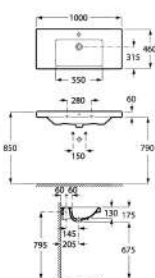

The GAP
蓋普致選掛牆式面盆

A3270MA000 1000x460mm