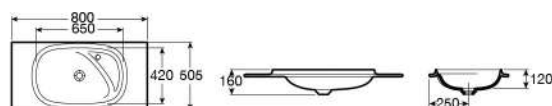

BEYOND 博越一體式面盆, 800mm

A3270BB620 哑光白 810x505mm
A3270BB630 珍珠灰 810x505mm
A3270BB640 玛瑙黑 810x505mm
A3270BB660 咖啡棕 810x505mm

*此款不設滿水孔裝置