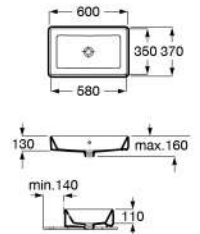

THE GAP
蓋普致選檯上式面盆 方形

- A3270MN000 600x420mm
- A3270MM000 420x390mm

THE GAP
蓋普致選檯上式面盆 方形

- A3270Y2000 600x370mm
- A3270ML000 390x370mm

THE GAP
蓋普致選檯上式面盆 圓形

- A3270Y0000 550x400mm
- A3270MK000 400x130mm

THE GAP
蓋普致選檯上式面盆 圓形