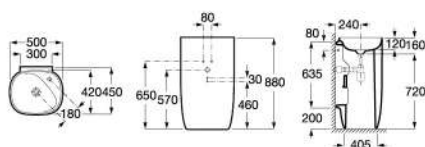

BEYOND 博越落地式立柱面盆

A3270B0620 哑光白 500x450x880mm
A3270B0630 珍珠灰 500x450x880mm
A3270B0640 玛瑙黑 500x450x880mm
A3270B0660 咖啡棕 500x450x880mm

*此款不設滿水孔裝置