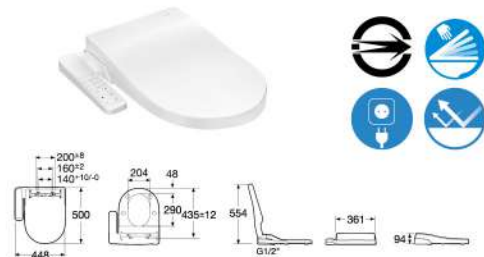

Slim technology integrated in the seat
一體化纖薄技術

User detection
用戶偵測

Self-cleaning nozzle
自動清潔噴嘴

Heated seat with adjustable temperature
加熱座圈,可調整溫度

Soft-close seat and cover
緩降座圈和蓋板

Ergonomic seat design
座圈人體工程學設計

Nozzle with removable tip
噴頭可拆

Antibacterial seat
抗菌座圈

Power saving mode
省電模式

Side control 側面控制

MULTICLEAN® X BASIC ROUND

A804035004 電腦馬桶蓋,基本圓形

MULTICLEAN® X BASIC SOFT

A804036004 電腦馬桶蓋,基本柔方形