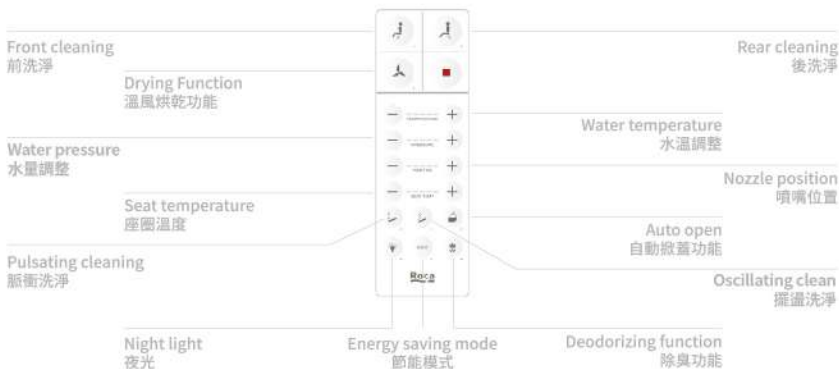

Heated seat with adjustable temperature
加熱座圈, 可調整溫度

Soft-close seat and cover
緩降座圈和蓋板

Ergonomic seat design
座圈人體工程學設計

Nozzle with removable tip
噴頭可拆

Antibacterial seat
抗菌座圈

Power saving mode
省電模式

Remote control 控制器