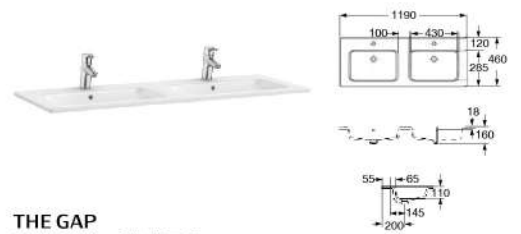

THE GAP
蓋普致選一體式面盆

A2W8022000 亮光白 1220x490mm
A2W8022650 柔米色 1220x490mm

A2W8023000 亮光白 920x490mm
A2W8023650 柔米色 920x490mm

A3279A0000 1200x460mm