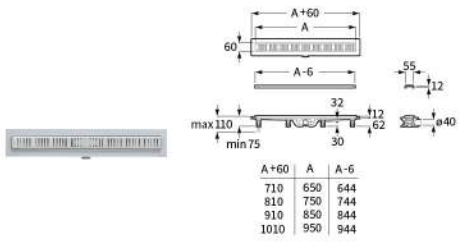

IN-DRAIN BASIC 印準基本落水頭

IN-DRAIN BASIC SQ 印準基本SQ落水頭

A276305000	710mm
A276306000	810mm
A276307000	910mm
A276308000	1010mm

A276309000

* 安裝陶瓷淋浴盆注意事項:

- 淋浴盆底部必須用沙作承托,不能使用水泥。
- 淋浴盆四邊不能完全貼牆安裝,要和牆壁保留1-3mm距離,並用玻璃膠填補。