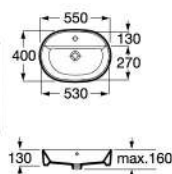

THE GAP
蓋普致選檯上式面盆 方形

- A3270MN000 600x420mm
- A3270MM000 420x390mm

THE GAP
蓋普致選檯上式面盆 方形

- A3270Y2000 600x370mm
- A3270ML000 390x370mm

THE GAP
蓋普致選檯上式面盆 圓形

- A3270Y0000 550x400mm
- A3270MK000 400x130mm

THE GAP
蓋普致選檯上式面盆 圓形