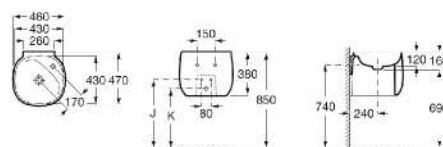

*此款不設滿水孔裝置

BEYOND 博越掛牆式立柱面盆

A3270B1620 哑光白 460x470x380mm
A3270B1630 珍珠灰 460x470x380mm
A3270B1640 玛瑙黑 460x470x380mm
A3270B1660 咖啡棕 460x470x380mm

*此款不設滿水孔裝置

BEYOND 博越一體式面盆, 1000mm

A3270BA620 哑光白 1010x505mm
A3270BA630 珍珠灰 1010x505mm
A3270BA640 玛瑙黑 1010x505mm
A3270BA650 柔米色 1010x505mm
A3270BA660 咖啡棕 1010x505mm