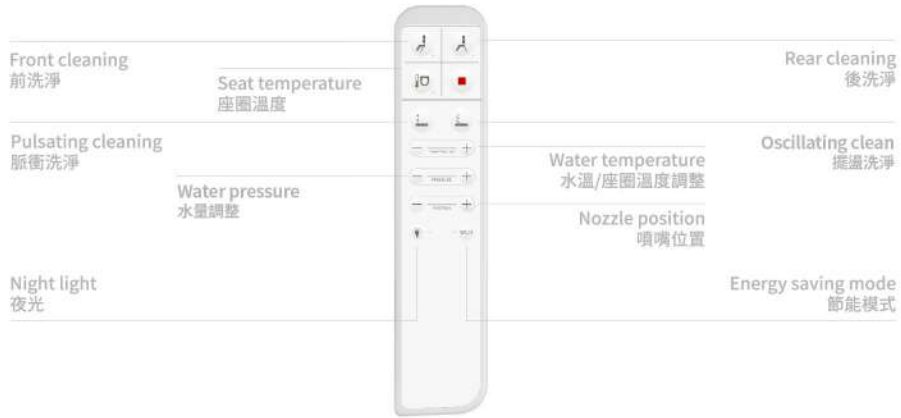

Slim technology integrated in the seat
一體化纖薄技術

User detection
用戶偵測

Self-cleaning nozzle
自動清潔噴嘴

Heated seat with adjustable temperature
加熱座圈,可調整溫度

Soft-close seat and cover
緩降座圈和蓋板

Ergonomic seat design
座圈人體工程學設計

Nozzle with removable tip
噴頭可拆

Antibacterial seat
抗菌座圈

Power saving mode
省電模式

Side control 側面控制

MULTICLEAN® X BASIC ROUND

A804035004 電腦馬桶蓋,基本圓形

MULTICLEAN® X BASIC SOFT

A804036004 電腦馬桶蓋,基本柔方形