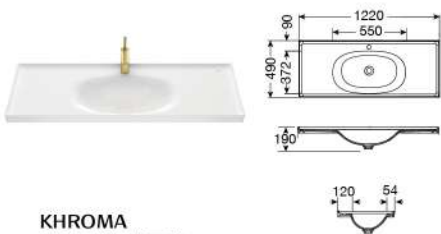

**Roca's craftsmanship excellence is in
the production of vitreous china**
樂家卓越的陶瓷衛浴生產工藝

Beyond 博越系列

Ohtake
by

**Roca Basins, the real stars
of the bathroom**

Ohtake

Vanity Basin
一體式面盆

VICTORIA-N 維多利亞

KHROMA
酷瑪一體式面盆, 1220mm