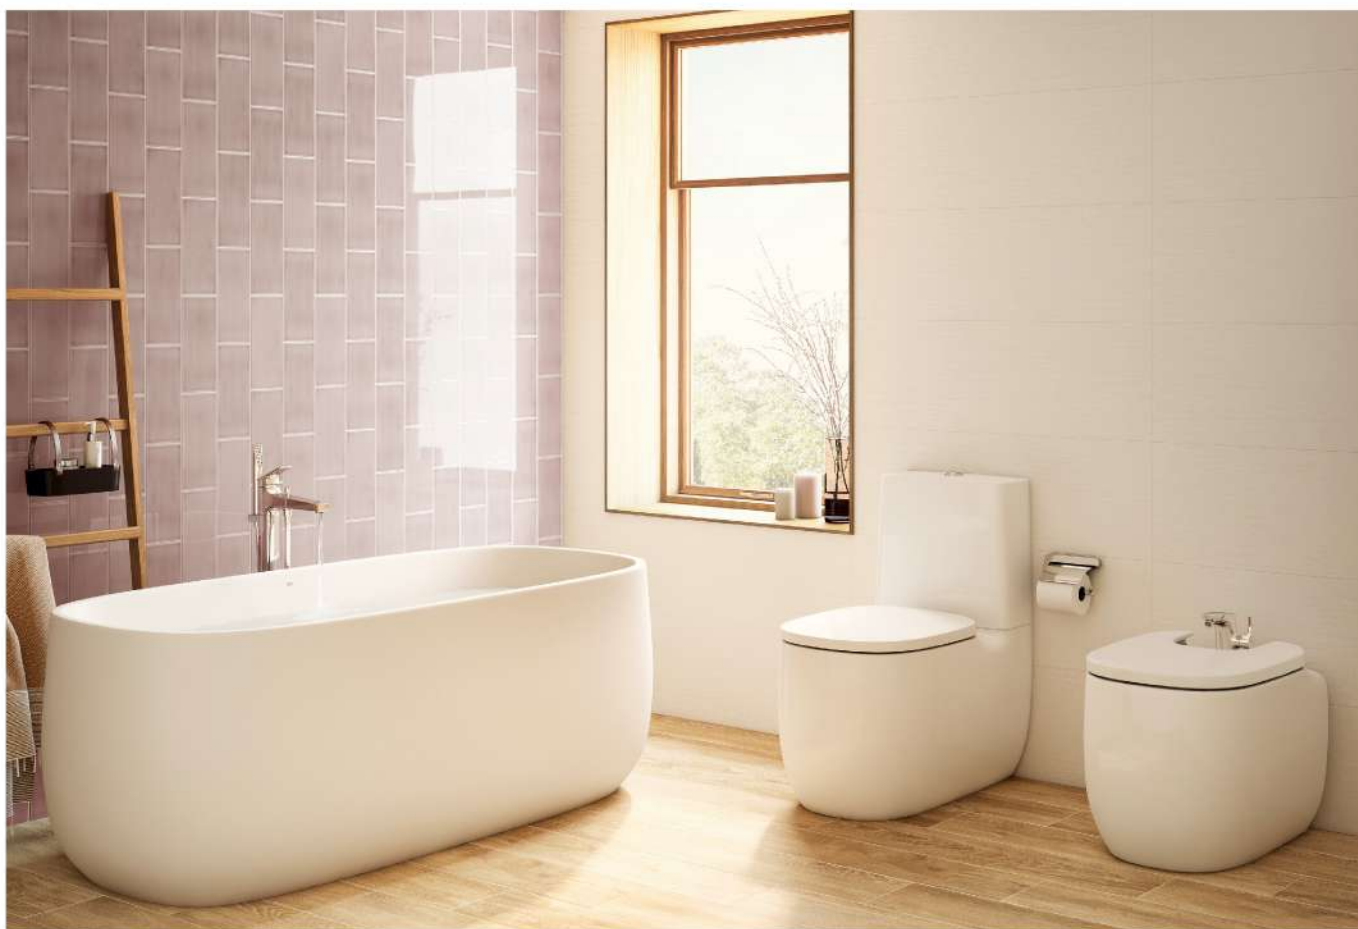

BEYOND COLLECTION SOPHISTICATION

Avant-garde design, innovative materials and ample dimensions define a cosmopolitan furniture unit for bathrooms with a clear urban character.

前衛的設計、創新的材料和充足的空間
為浴室定義一個國際化的家具組合，具有清晰的城市個性。