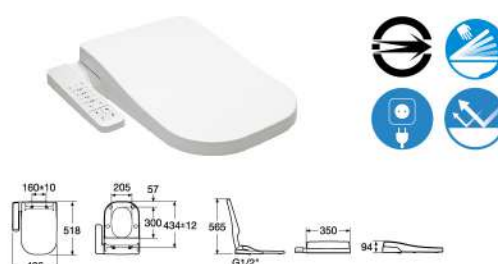

MULTICLEAN® X ADVANCE SOFT

A804020004 電腦馬桶蓋, 標準柔方型