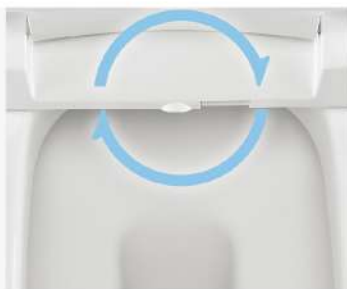

User Profile memory to water flow and instant water heating

用戶使用記憶功能，可同時預設和儲存個別設定

Soft-close seat and cover
緩降座圈和蓋板

Freedom of choice remote or side control for your smart seat
自由選擇遙控器或側邊搖控面板

Self cleaning nozzle
自動清潔噴嘴