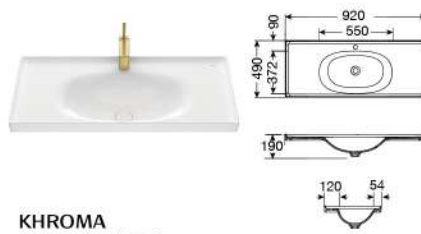

**Roca's craftsmanship excellence is in
the production of vitreous china**
樂家卓越的陶瓷衛浴生產工藝

Beyond 博越系列

Ohtake
by

**Roca Basins, the real stars
of the bathroom**

Ohtake

Vanity Basin
一體式面盆

VICTORIA-N 維多利亞

KHROMA
酷瑪一體式面盆, 1220mm