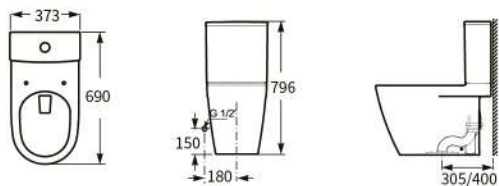

ONA 歐那分體馬桶，305mm

A34168200C	水箱(頂按,3.5/5L)
A34868400C	分體底座(虹吸,無圈孔)
A801E12002	緩降蓋板