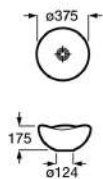

OHTAKE
Ohtake檯上式面盆 圓形

- A327A15000 亮光白
- A327A15620 啞光白
- A327A15630 珍珠灰
- A327A15640 瑪瑙黑
- A327A15650 柔米色
- A327A15660 咖啡棕

*此款不設滿水孔裝置