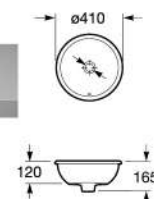

A327871001 564x424mm

NEO SELENE
紐林檯下式面盆

A327302000 520x400mm

FORO
弗樂檯下式面盆

A327884000 Ø410mm

SOFIA
新索菲亞檯下式面盆

A32772500C 609x410mm

Greater sophistication,
enhanced resistance