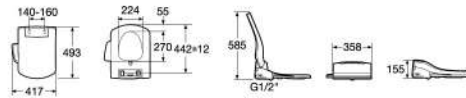

MULTICLEAN® N BASIC SQUARE

A804018004 電腦馬桶蓋·基本方形