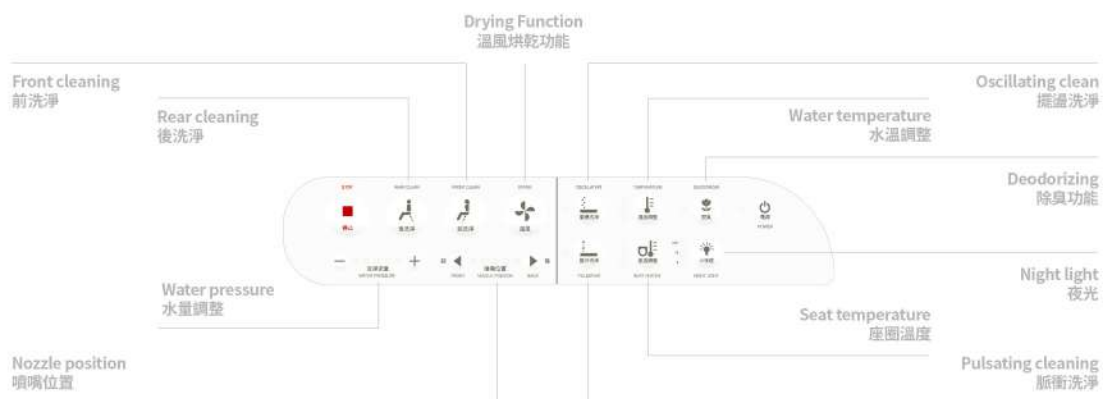

FEATURES 特點 MULTICLEAN® L ADVANCE 標準型

Remote control 控制器

MULTICLEAN® L ADVANCE ROUND

A804001004 電腦馬桶蓋,標準圓形