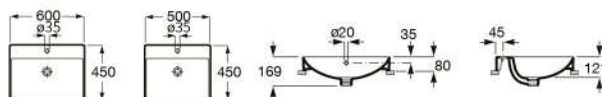

ONA 歐那嵌入式面盆

A32768L00C 單孔 500X450mm
A32768N00C 單孔 600X450mm

NEW