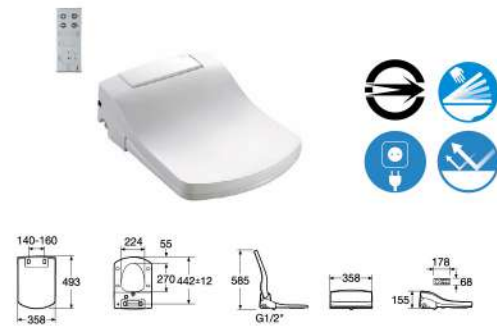

Nozzle with aerated water flow and instant water heating
混氣水流噴嘴,瞬間加熱技術

Remote Control
遙控器

Remote control 控制器

Oscillating clean 擺盪洗淨

MULTICLEAN® L PREMIUM ROUND

A804006004 電腦馬桶蓋,豪華圓形

MULTICLEAN® L PREMIUM SQUARE