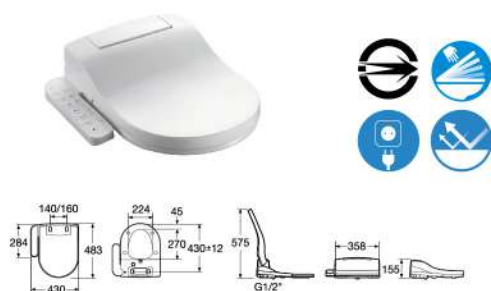

FEATURES 特點 MULTICLEAN® L ADVANCE 標準型

Remote control 控制器

MULTICLEAN® L ADVANCE ROUND

A804001004 電腦馬桶蓋,標準圓形