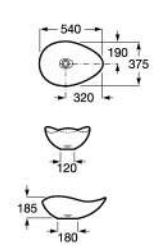

OHTAKE
Ohtake檯上式面盆 長形

- A327A13000 亮光白 540x375mm
- A327A13620 啞光白 540x375mm
- A327A13630 珍珠灰 540x375mm
- A327A13640 瑪瑙黑 540x375mm
- A327A13650 柔米色 540x375mm
- A327A13660 咖啡棕 540x375mm

*此款不設滿水孔裝置