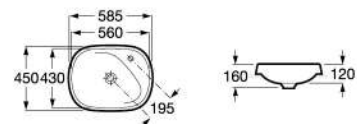

BEYOND 博越嵌入式面盆, 585mm

A3270B6620 啞光白 585x450mm
A3270B6630 珍珠灰 585x450mm
A3270B6640 瑪瑙黑 585x450mm
A3270B6650 柔米色 585x450mm
A3270B6660 咖啡棕 585x450mm

*此款不設滿水孔裝置