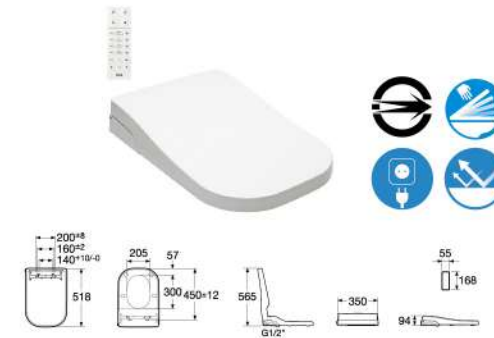

MULTICLEAN® X PREMIUM SOFT

A804042004 電腦馬桶蓋, 豪華柔方形