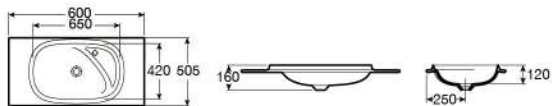

BEYOND 博越一體式面盆, 600mm

A3270BC620 啞光白 610x505mm
A3270BC630 珍珠灰 610x505mm
A3270BC640 瑪瑙黑 610x505mm
A3270BC650 柔米色 610x505mm
A3270BC660 咖啡棕 610x505mm

*此款不設滿水孔裝置