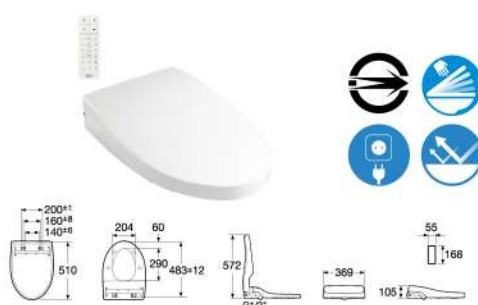

MULTICLEAN® X PREMIUM ELONGATED

A804040004 電腦馬桶蓋, 豪華加長形