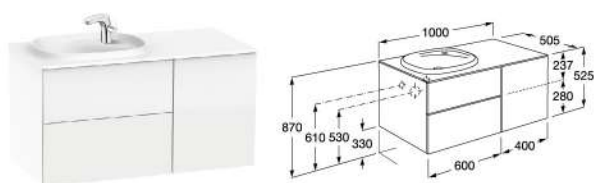

BEYOND
博越一體式左盆浴櫃

A851389806	亮光白
A851389402	橡木色