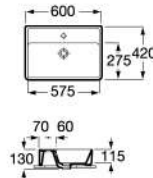

THE GAP
蓋普致選檯上式面盆 方形

- A3270MN000 600x420mm
- A3270MM000 420x390mm

THE GAP
蓋普致選檯上式面盆 方形

- A3270Y2000 600x370mm
- A3270ML000 390x370mm

THE GAP
蓋普致選檯上式面盆 圓形

- A3270Y0000 550x400mm
- A3270MK000 400x130mm

THE GAP
蓋普致選檯上式面盆 圓形