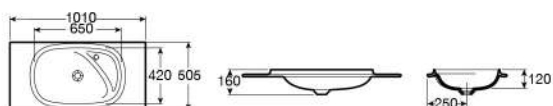

*此款不設滿水孔裝置

BEYOND 博越掛牆式立柱面盆

A3270B1620 哑光白 460x470x380mm
A3270B1630 珍珠灰 460x470x380mm
A3270B1640 玛瑙黑 460x470x380mm
A3270B1660 咖啡棕 460x470x380mm

*此款不設滿水孔裝置

BEYOND 博越一體式面盆, 1000mm

A3270BA620 哑光白 1010x505mm
A3270BA630 珍珠灰 1010x505mm
A3270BA640 玛瑙黑 1010x505mm
A3270BA650 柔米色 1010x505mm
A3270BA660 咖啡棕 1010x505mm