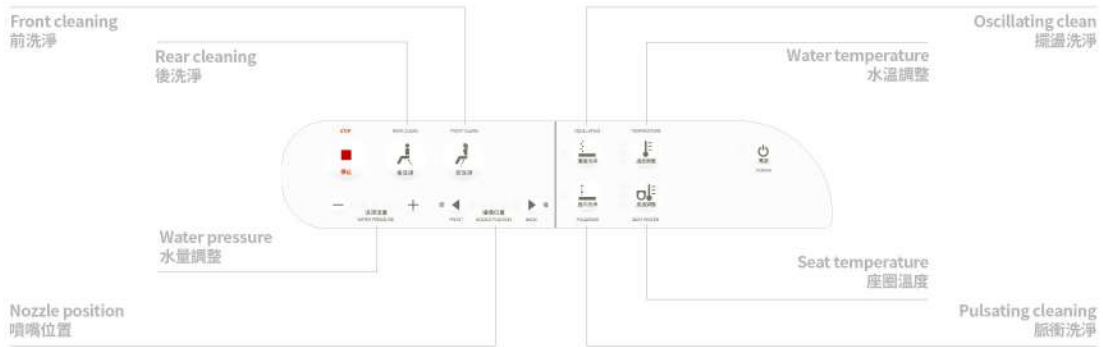

FEATURES 特點 MULTICLEAN® L BASIC 基本型

Remote control 控制器

A804010004 電腦馬桶蓋，基本圓形

A804011004 電腦馬桶蓋，基本方形

A804012004 電腦馬桶蓋，基本柔方形