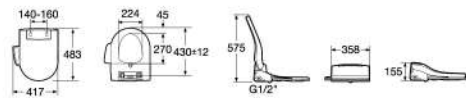

Power saving mode
省電模式

Nozzle with aerated water flow and instant water heating
混氣水流噴嘴·瞬間加熱技術

Heated seat with adjustable temperature
加熱座圈·可調整溫度

Soft-close seat and cover
緩降座圈和蓋板

Antibacterial seat
抗菌座圈

Remote control
控制器