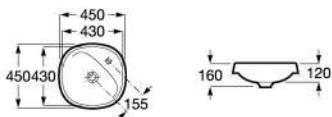

BEYOND 博越嵌入式面盆, 455mm

A3270B7620 啞光白 450x450mm
A3270B7630 珍珠灰 450x450mm
A3270B7640 瑪瑙黑 450x450mm
A3270B7650 柔米色 450x450mm
A3270B7660 咖啡棕 450x450mm

*此款不設滿水孔裝置