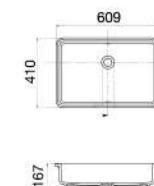

A327871001 564x424mm

NEO SELENE
紐林檯下式面盆

A327302000 520x400mm

FORO
弗樂檯下式面盆

A327884000 Ø410mm

SOFIA
新索菲亞檯下式面盆

A32772500C 609x410mm

Greater sophistication,
enhanced resistance