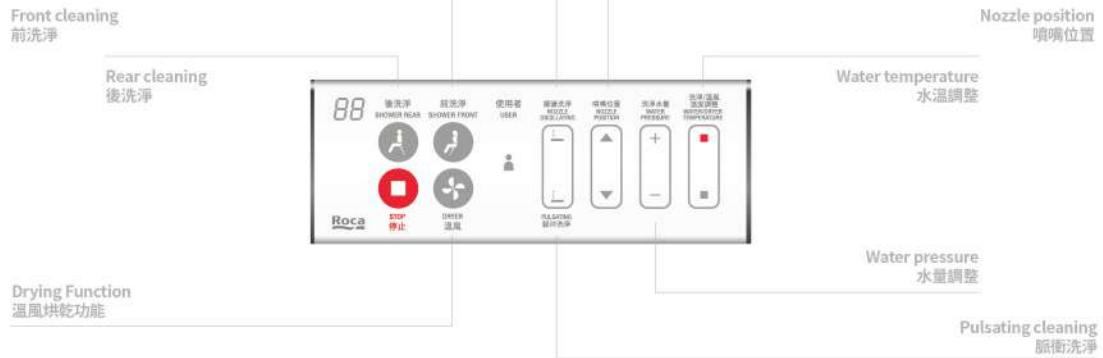

FEATURES 特點 MULTICLEAN® L PREMIUM 豪華型

Remote control 控制器

Oscillating clean 擺盪洗淨

MULTICLEAN® L PREMIUM ROUND

A804006004 電腦馬桶蓋,豪華圓形