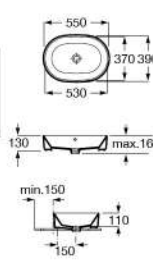

THE GAP
蓋普致選檯上式面盆 方形

- A3270MN000 600x420mm
- A3270MM000 420x390mm

THE GAP
蓋普致選檯上式面盆 方形

- A3270Y2000 600x370mm
- A3270ML000 390x370mm

THE GAP
蓋普致選檯上式面盆 圓形

- A3270Y0000 550x400mm
- A3270MK000 400x130mm

THE GAP
蓋普致選檯上式面盆 圓形