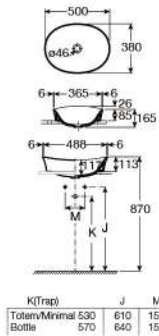

KHROMA
酷瑪檯上式面盆

- A32765J00C 亮光白 500x380mm
- A32765J64C 柔米色 500x380mm
- A32765J65C 深邊黑 500x380mm