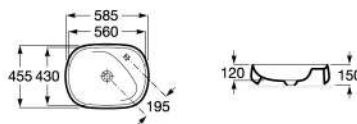

BEYOND 博越檯上式面盆, 585mm

A3270B8620 啞光白 585x455mm
A3270B8630 珍珠灰 585x455mm
A3270B8640 瑪瑙黑 585x455mm
A3270B8650 柔米色 585x455mm
A3270B8660 咖啡棕 585x455mm

*此款不設滿水孔裝置