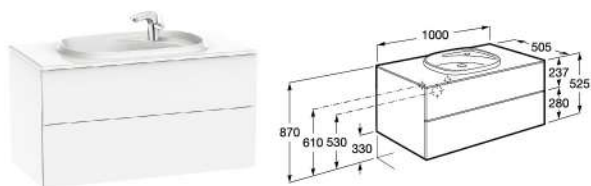

BEYOND
博越一體式面盆浴櫃

A851358806	亮光白 1000x505x525mm
A851358402	橡木色 1000x505x525mm
A851357806	亮光白 800x505x525mm
A851357402	橡木色 800x505x525mm
A851356806	亮光白 600x505x525mm
A851356402	橡木色 600x505x525mm