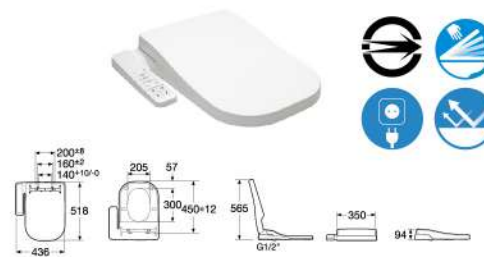

Slim technology integrated in the seat
一體化纖薄技術

User detection
用戶偵測

Self-cleaning nozzle
自動清潔噴嘴

Heated seat with adjustable temperature
加熱座圈,可調整溫度

Soft-close seat and cover
緩降座圈和蓋板

Ergonomic seat design
座圈人體工程學設計

Nozzle with removable tip
噴頭可拆

Antibacterial seat
抗菌座圈

Power saving mode
省電模式

Side control 側面控制

MULTICLEAN® X BASIC ROUND

A804035004 電腦馬桶蓋,基本圓形

MULTICLEAN® X BASIC SOFT

A804036004 電腦馬桶蓋,基本柔方形