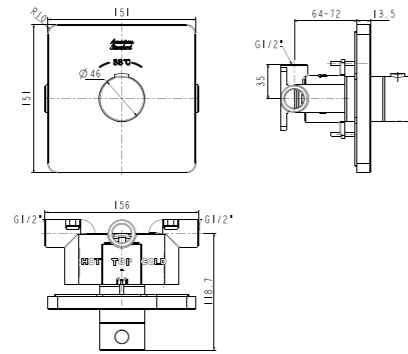

Concealed Bath & Shower Mixers 埋壁式浴缸淋浴龍頭