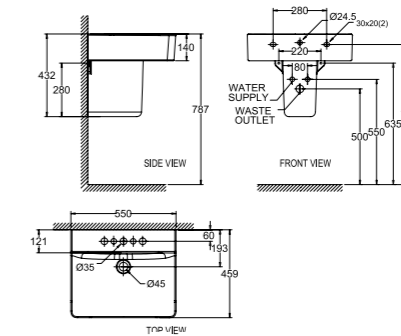

Concept 壁掛檯上型面盆 550mm/短柱腳
CL0550I-6DACTLW 定價 $6,700/
CL0740S-6DACT 定價 $4,300

L550 x W455 x H200 mm