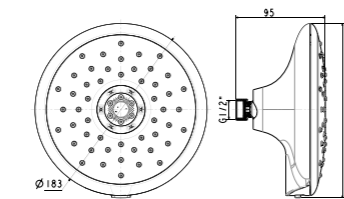

Shower Heads 頭頂花灑

頭頂花灑 250mm (銅)
FFASS038-000500BCO
定價 $11,300