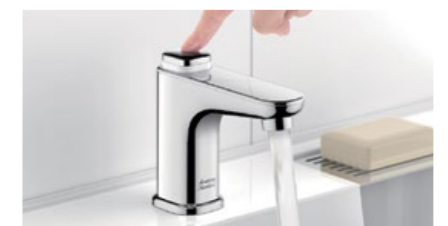

榮獲獎項

Industry recognition

EasyFLO