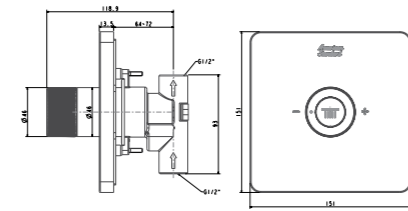

Concealed Bath & Shower Mixers 埋壁式浴缸淋浴龍頭

EasySET 埋壁側噴SPA花灑
FFAS054-000500BCO
定價 $4,700