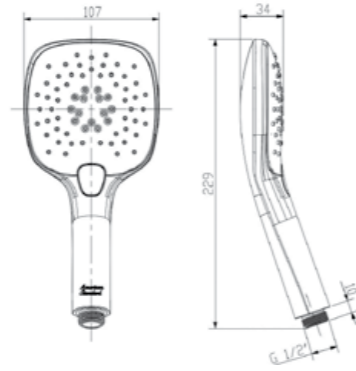

Hand Shower 手持花灑