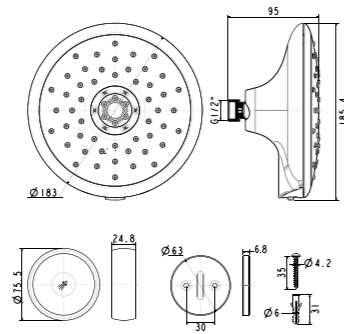

Shower Heads 頭頂花灑

頭頂花灑 250mm (銅)
FFASS038-000500BCO
定價 $11,300