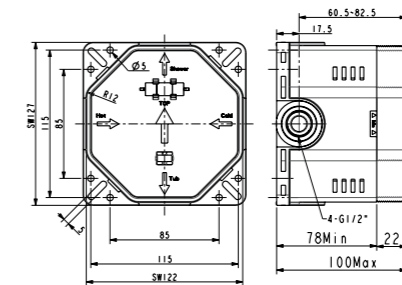

Concealed Bath & Shower Mixers 埋壁式浴缸淋浴龍頭

EasySET 埋壁側噴SPA花灑
FFAS054-000500BCO
定價 $4,700