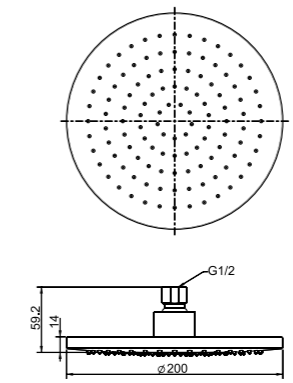

Shower Heads 頭頂花灑

頭頂花灑 250mm (銅)
FFASS038-000500BCO
定價 $11,300