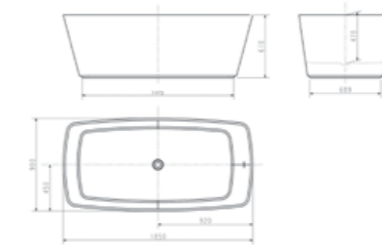

Freestanding Tubs 獨立式浴缸

Zenistone 臻美石獨立缸 1700mm
BTAS9831-0020400C5
定價 $415,300

L1705 x W735 x H560 mm