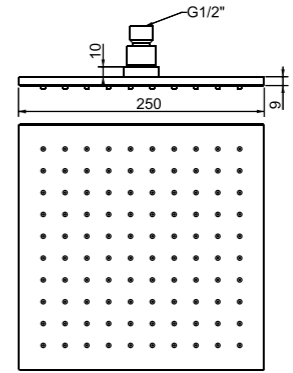

Shower Heads 頭頂花灑

頭頂花灑 250mm (銅)
FFASS038-000500BCO
定價 $11,300