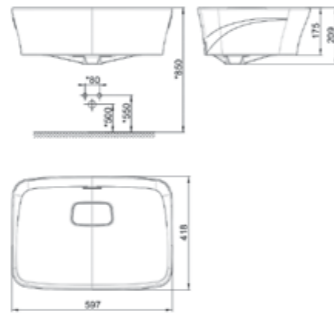

Countertop Wash Basins 檯上型面盆

LuXus 檯上型面盆 600mm
CCAS0428-1000410F0
定價 $14,200

L597 x W418 x H175 mm