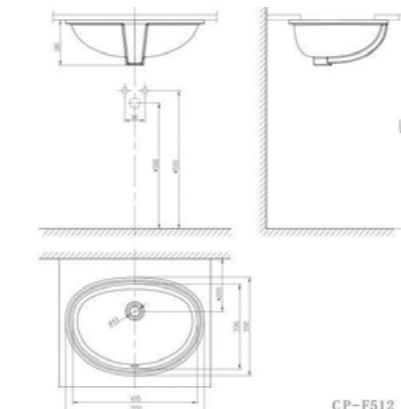

Under Counter Wash Basins 下嵌型面盆

La Vita 下嵌型面盆 550mm
CCASF512-1000410C0

L550 x W392 x H180 mm