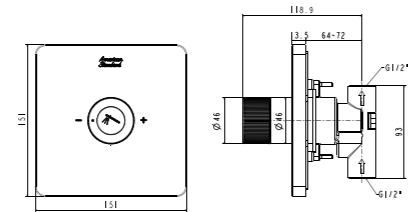

Concealed Bath & Shower Mixers 埋壁式浴缸淋浴龍頭

EasySET 埋壁側噴SPA花灑
FFAS054-000500BCO
定價 $4,700