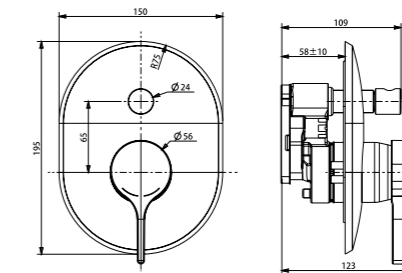

Concealed Bath & Shower Mixers 埋壁式浴缸淋浴龍頭

EasySET 埋壁側噴SPA花灑
FFAS054-000500BCO
定價 $4,700