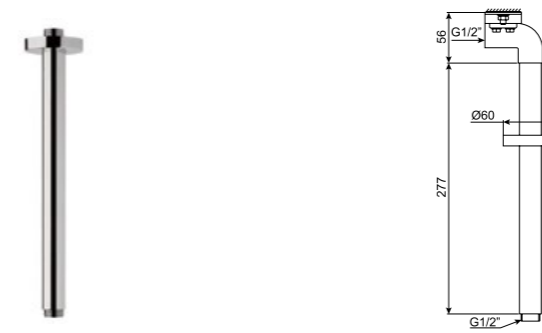

Shower Arm 頭頂花灑固定桿

IDS 頭頂花灑固定桿
FFAS9907-000500BFO
定價 $5,700