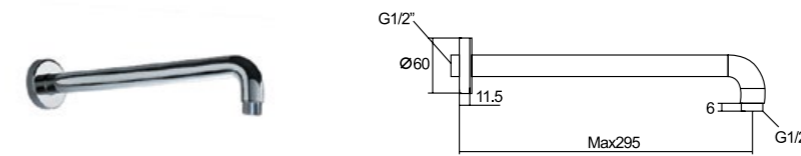

## Shower Arm 頭頂花灑固定桿

**IDS 頭頂花灑固定桿**  
 FFAS9907-000500BFO  
 定價 \$5,700

**頭頂花灑固定桿**  
 FFAS9908-000500BC0  
 定價 \$2,100

**頭頂花灑固定桿**  
 FFAS9909-000500BC0  
 定價 \$3,100