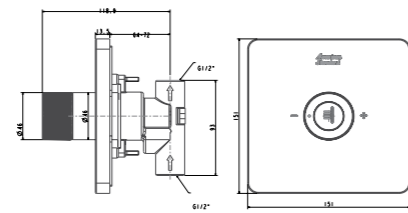

Concealed Bath & Shower Mixers 埋壁式浴缸淋浴龍頭

EasySET 埋壁側噴SPA花灑
FFAS054-000500BCO
定價 $4,700